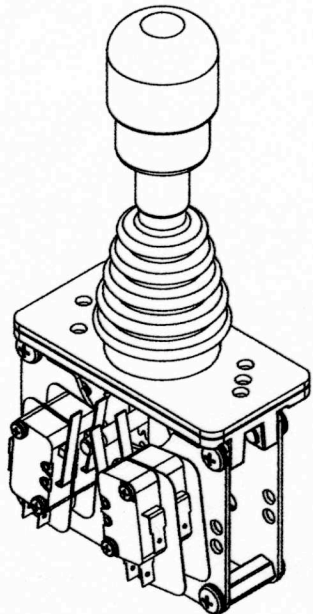

PRO-4B/B OVERALL DIMENSIONS

Mechanical Interlock Handle- Pull up collar to move handle.

Precision Sales Inc 38 Bishop Hollow Rd, Newtown Square, PA 19073
 www.precisionsales.com
 P: 610-359-1002 F: 610-353-1674
 eparts@precisionsales.com