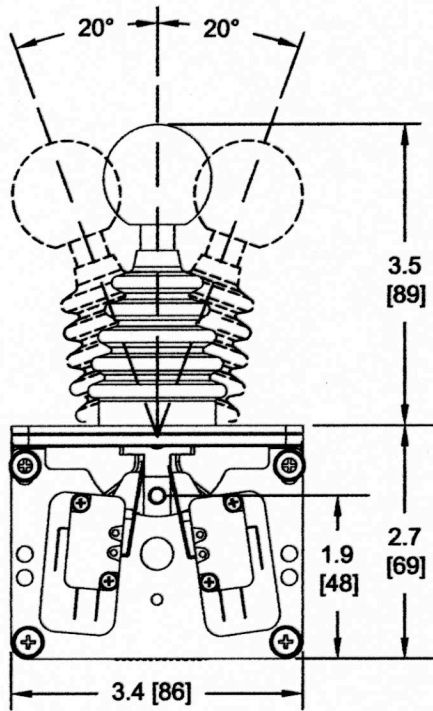

PRO-4B/B OVERALL DIMENSIONS

Mechanical Interlock Handle- Pull up collar to move handle.

Precision Sales Inc 38 Bishop Hollow Rd, Newtown Square, PA 19073
 www.precisionsales.com
 P: 610-359-1002 F: 610-353-1674
 eparts@precisionsales.com