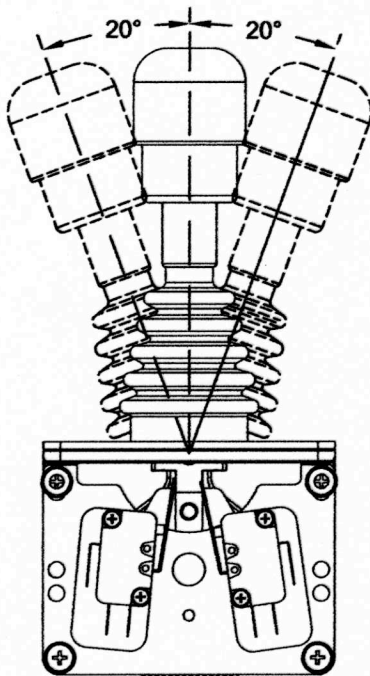

PRO-4B/B OVERALL DIMENSIONS

Mechanical Interlock Handle- Pull up collar to move handle.

Precision Sales Inc 38 Bishop Hollow Rd, Newtown Square, PA 19073
 www.precisionsales.com
 P: 610-359-1002 F: 610-353-1674
 eparts@precisionsales.com