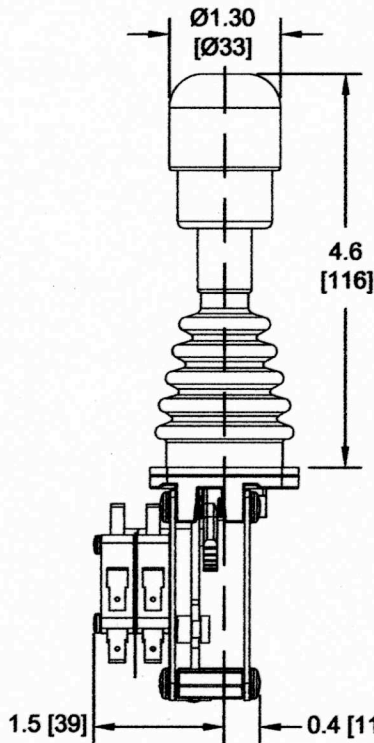

PRO-4B/B OVERALL DIMENSIONS

Mechanical Interlock Handle- Pull up collar to move handle.

Precision Sales Inc 38 Bishop Hollow Rd, Newtown Square, PA 19073
 www.precisionsales.com
 P: 610-359-1002 F: 610-353-1674
 eparts@precisionsales.com