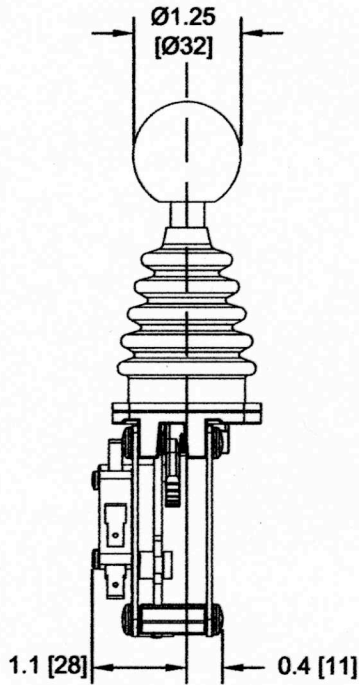

PRO-4B/B OVERALL DIMENSIONS

Mechanical Interlock Handle- Pull up collar to move handle.

Precision Sales Inc 38 Bishop Hollow Rd, Newtown Square, PA 19073
 www.precisionsales.com
 P: 610-359-1002 F: 610-353-1674
 eparts@precisionsales.com