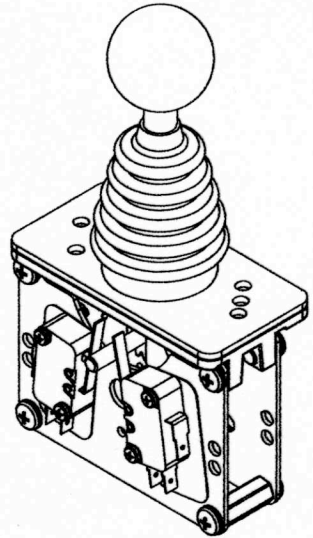

PRO-4B/B OVERALL DIMENSIONS

Mechanical Interlock Handle- Pull up collar to move handle.

Precision Sales Inc 38 Bishop Hollow Rd, Newtown Square, PA 19073
 www.precisionsales.com
 P: 610-359-1002 F: 610-353-1674
 eparts@precisionsales.com